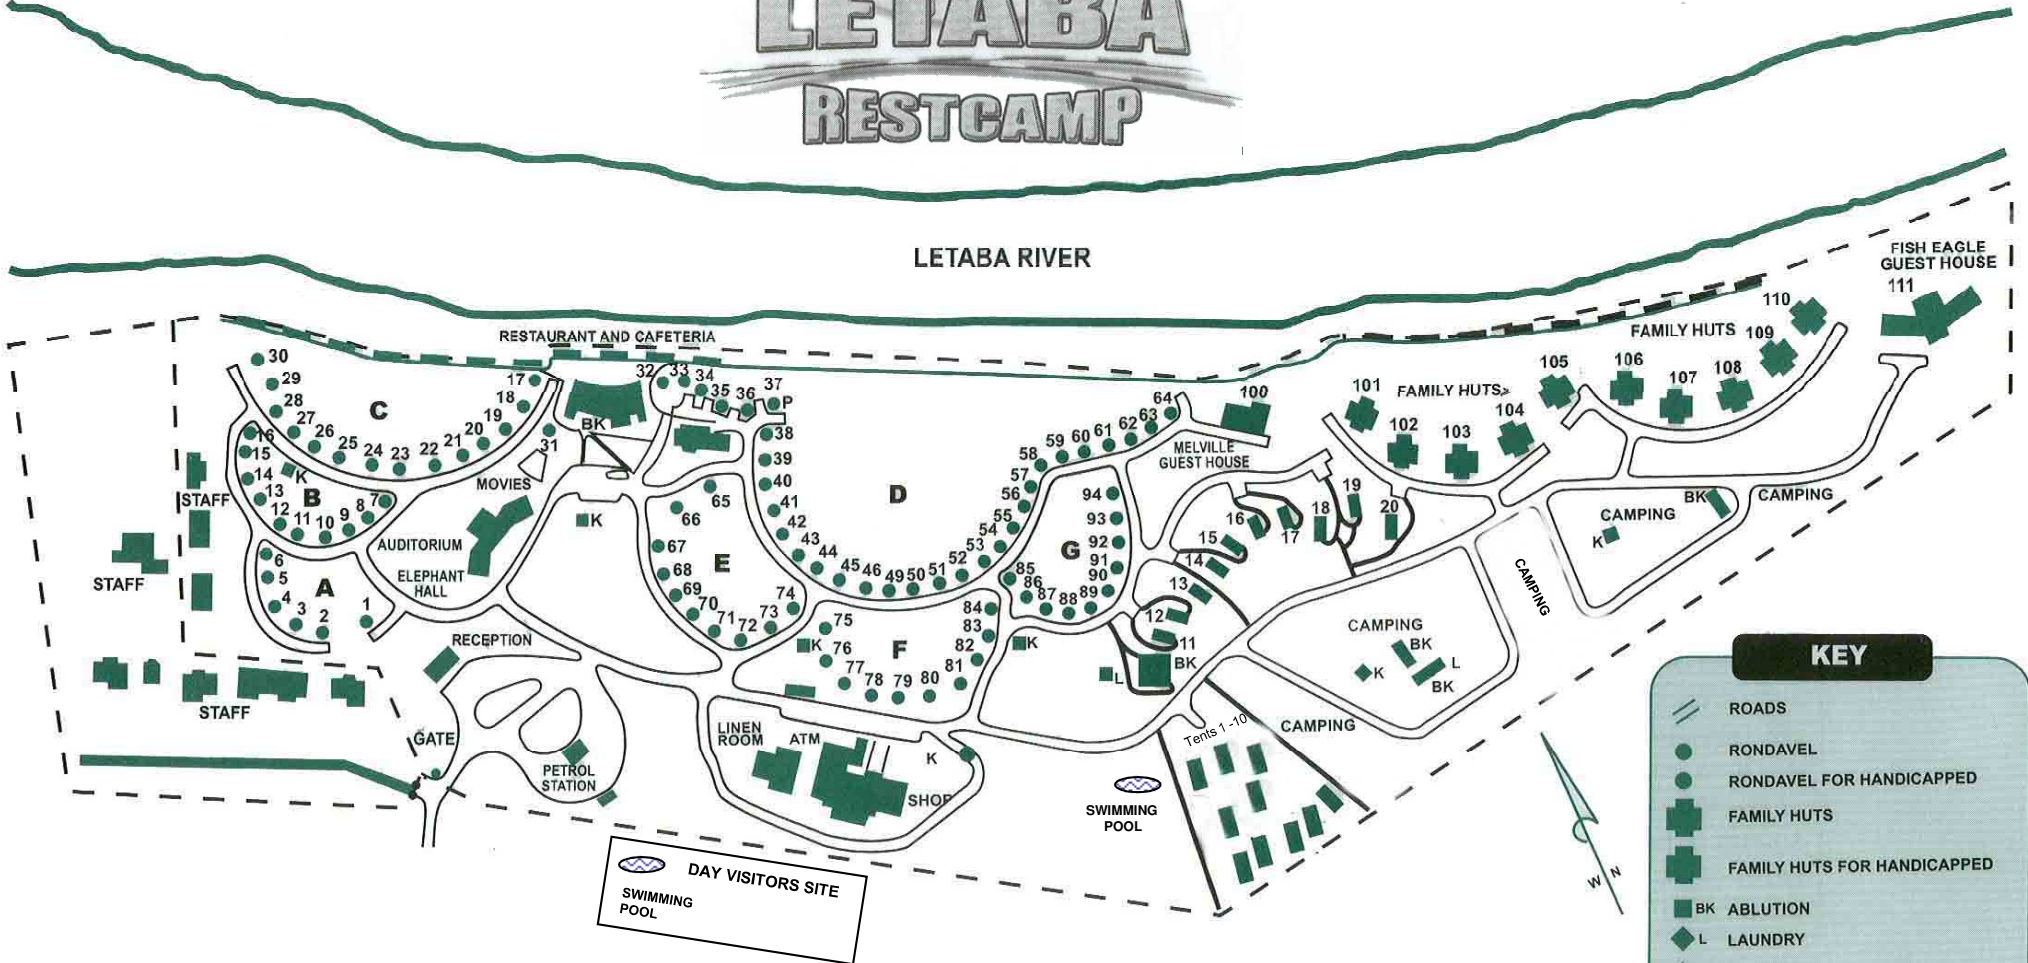

LETABA RIVER

**KEY**

- ROADS
- RONDAVEL
- RONDAVEL FOR HANDICAPPED
- FAMILY HUTS
- FAMILY HUTS FOR HANDICAPPED
- BK ABLUTION
- L LAUNDRY
- K KITCHEN
- DRAIN FOR MOTOR HOSES
- OLIFANTS TRAIL STARTING POINT

DAY VISITORS SITE  
SWIMMING POOL

**Please deposit key in Key Box at gate before departure.**